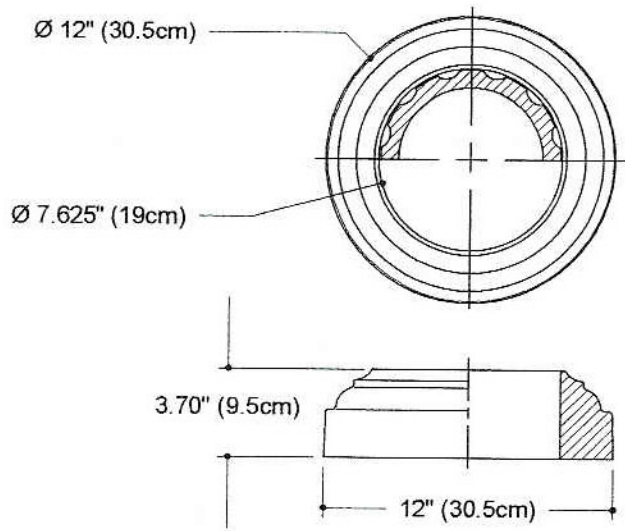

ASHCRAFT
GRANITE & MARBLE

ROUND COLUMN BASE